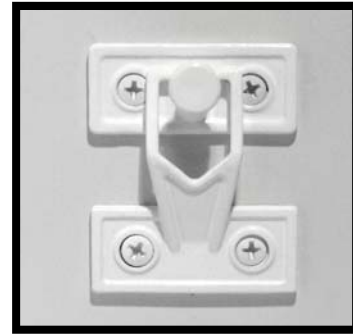

SCREEN / STORM HANGERS

CAST STAINLESS STEEL

Now available in Two finishes:

Passivated stainless steel

White Powder Coated

Supplied with Philips oval head stainless screws

Passivated 304 Stainless
Steel

PART NUMBERS:

HSH-A-619 HOOK

HSH-B-619 HANGER

HSH-619-FSET FULL SET

HSH-619-SSET SINGLE SET

White Powder-coated
304 Stainless Steel

PART NUMBERS:

HSH-A-619WPC HOOK

HSH-B-619WPC HANGER

HSH-619-FSETWHITE FULL SET

HSH-619-SSETWHITE SINGLE SET

STAINLESS STEEL HOOK & EYE

PART # HHE3.0-619 3" STAINLESS STEEL HOOK & EYE

These stainless steel hook & eye sets are perfect for storm/screen applications. Here is a quality product you will be proud to use along with our incomparable hanger sets.